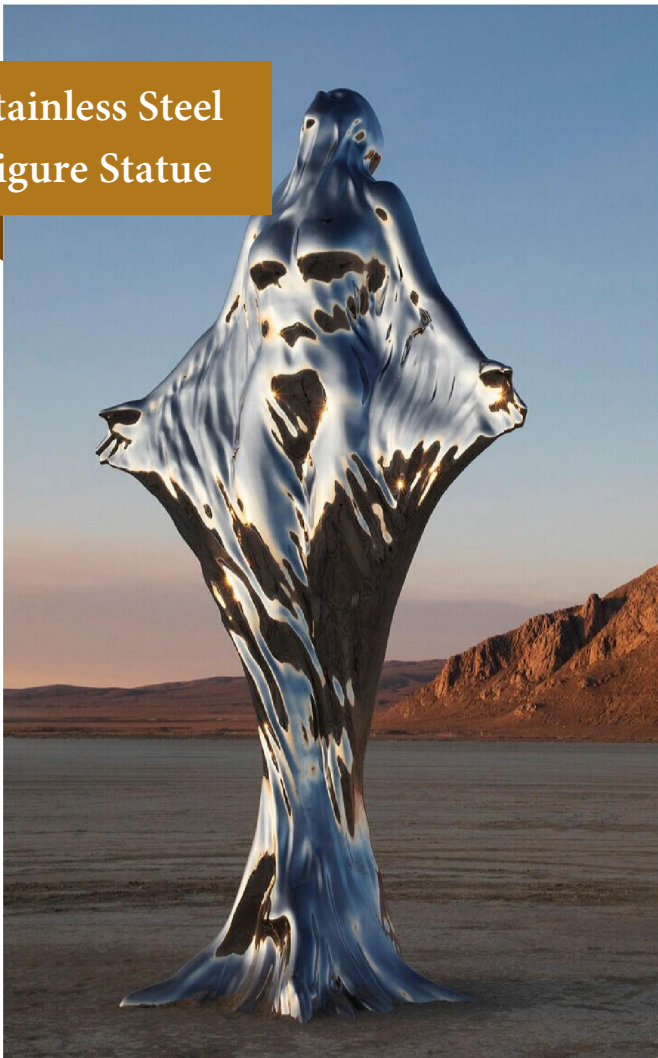

Stainless Steel Figure Statue

SAAD AL KAABI STEEL & ALUMINIUM CO.W.L.L

Stainless Steel
Figure Statue

Stainless Steel
Animals Statue

Stainless Steel
Geometry

Stainless Steel
KSA

CONTACT US

Website : www.sdmetal.cn