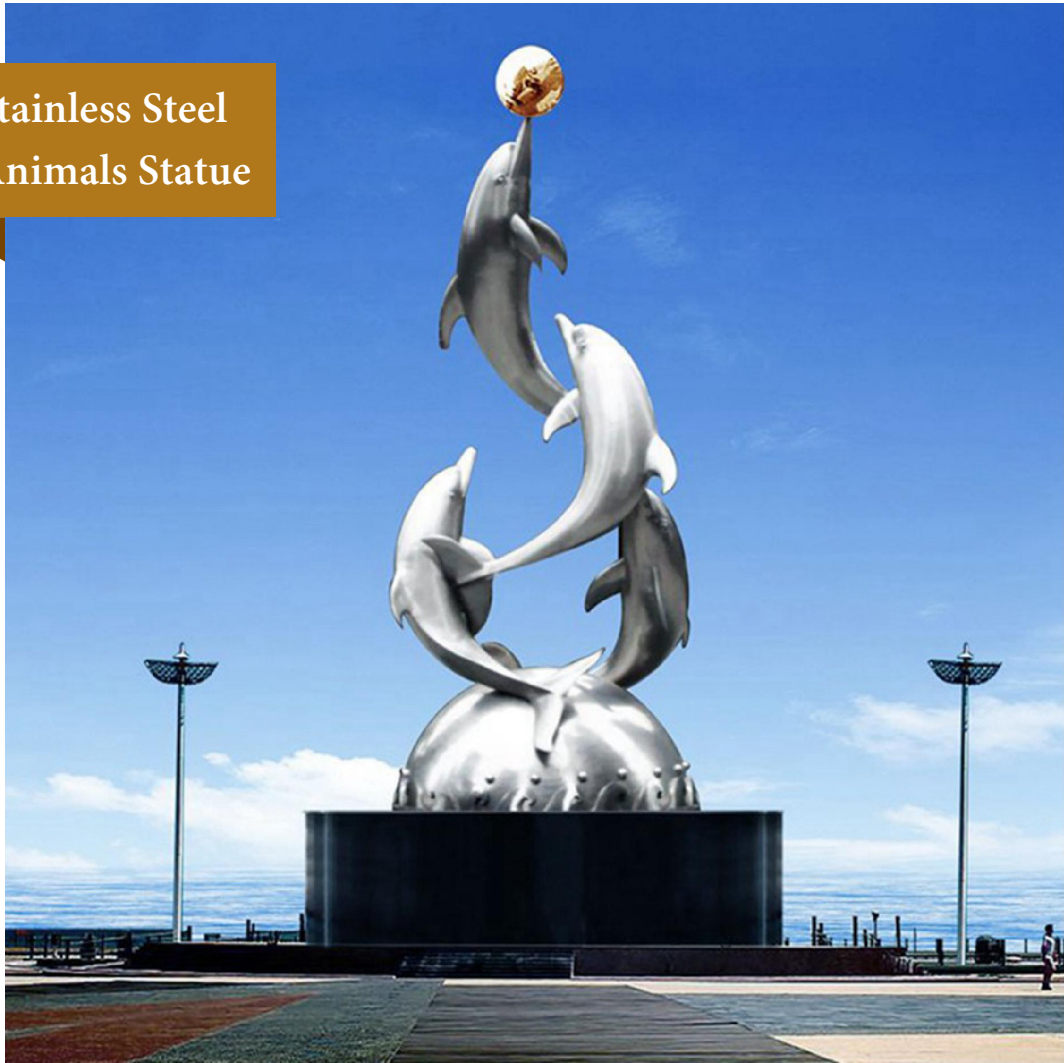

Stainless Steel Figure Statue

SAAD AL KAABI STEEL & ALUMINIUM CO.W.L.L

Stainless Steel
Figure Statue

Stainless Steel
Animals Statue

Stainless Steel
Geometry

Stainless Steel
KSA

CONTACT US

Website : www.sdmetal.cn