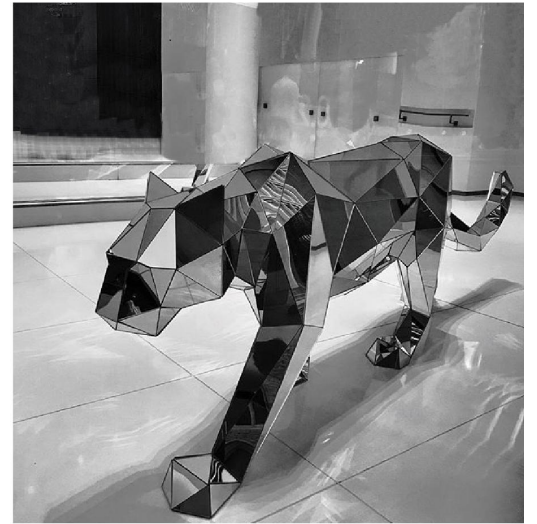

Stainless Steel Figure Statue

SAAD AL KAABI STEEL & ALUMINIUM CO.W.L.L

Stainless Steel
Figure Statue

Stainless Steel
Animals Statue

Stainless Steel
Geometry

Stainless Steel
KSA

CONTACT US

Website : www.sdmetal.cn